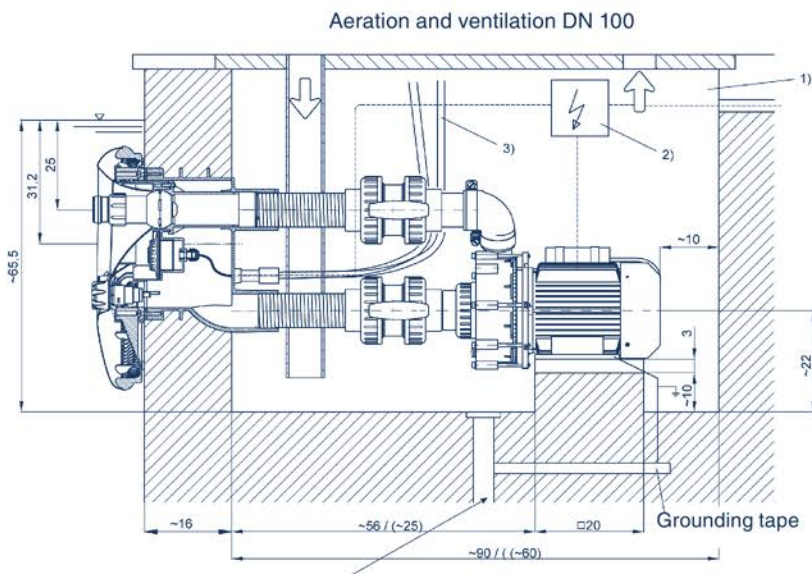

Do not use smaller pipe diameter than indicated. The distance between the pool and the control box must not be less than 1m to ensure perfect functioning of the pump. The distance between the pool and the control box must not exceed 10m to ensure perfect functioning of the pneumatic push button. The pneumatic tube must be laid in a protective conduit to allow easy replacement, if necessary.

The wiring of the pump motor should be done by a licensed electrician in accordance with local regulations. It is strongly recommended that the electrical unit be switched through a separate circuit breaker on the main switchboard. The control box should be located in a dry, safe place. Weather protection must be provided for outside installations. The control box should not be mounted in direct sun. Consult your physician before attempting any strenuous exercise. This product may not be challenging or satisfying for all levels of exercise. The jet system is virtually a treadmill in water offering long distance swimming with no turning round.

WARNING: To reduce the risk of injury, do not permit children to use this product unless they are closely supervised at all times.

The full pre-installation specifications are available on request.

DIMENSIONAL DRAWING / DIMENSIONELE SKETS

A sufficiently dimensioned drainage must be foreseen.

Dimensions in cm

Dimensions in brackets - version without ballvalves

Z.Nr.: 23.0.089.1

1) Chamber width min. 70cm
2) Switchboard unit to be installed in a dry location

INSTALLERINGSBEPLANNING:

Die **BADU® Jet Vogue** is normaalweg deel van die oorspronklike swembadontwerp, maar dit kan wel op 'n later stadium in enige swembad geïnstalleer word. Die **BADU® Jet Vogue** het nie enige dele wat uitstaan nie, wat u swembad veilig maak. Dit is uiters kompak en word teen minimale koste geïnstalleer. Die middelpunt van die omhulsel (d.w.s. die spuitkop) moet 250 mm onder die watervlak wees vir maksimum doeltreffendheid. Die lugreëlaar moet ten minste 100 mm bo die watervlak wees.

Die pomp moet in 'n skag (nie wyer as 1m nie) naby aan die swembad geïnstalleer word om die pypkonneksie so kort as moontlik te hou. Wanneer die skag beplan word, maak voorsiening vir maklike toegang, ventilasie en gepaste pyplynontwerp. 'n Dreineringspunt moet vir hierdie ligging voorsien word.

Moenie dunner pyp gebruik as aangedui nie. Die afstand tussen die swembad en die kontrolekas moenie minder as 1 meter wees nie om perfekte werking van die pneumatiese drukknoppie te verseker. Die pneumatiese buis moet in 'n beskermde pyp gelê word om vervanging (indien nodig) te vergemaklik.

Die bedrading van die pompmotor moet deur 'n gelisensieerde elektriese gedoen word ooreenkomstig plaaslike regulasies. Dit word sterk aanbeveel dat die elektriese eenheid op 'n aparte stroombreker op die hoofskakelbord deurgeskakel word. Die kontrolekas moet op 'n droë, veilige plek geleë wees. Buite-installasies moet teen die weer beskerm word. Die kontrolekas moenie in direkte sonlig geïnstalleer word nie.

Raadpleeg u dokter voordat u enige veeleisende oefeninge doen. Dié produk is dalk nie uitdagend of bevredigend genoeg vir alle vlakke van oefening nie. Die Jet-stelsel is eintlik 'n watertrapmeul en bied ure se swem sonder dat dit nodig is om om te draai.

WAARSKUWING: Om die risiko van besering te verminder, moenie toelaat dat kinders die produk gebruik tensy dit te alle tye onder volwasse toesig geskied nie.

Die volledige installasie spesifikasies is op aanvraag beskikbaar.