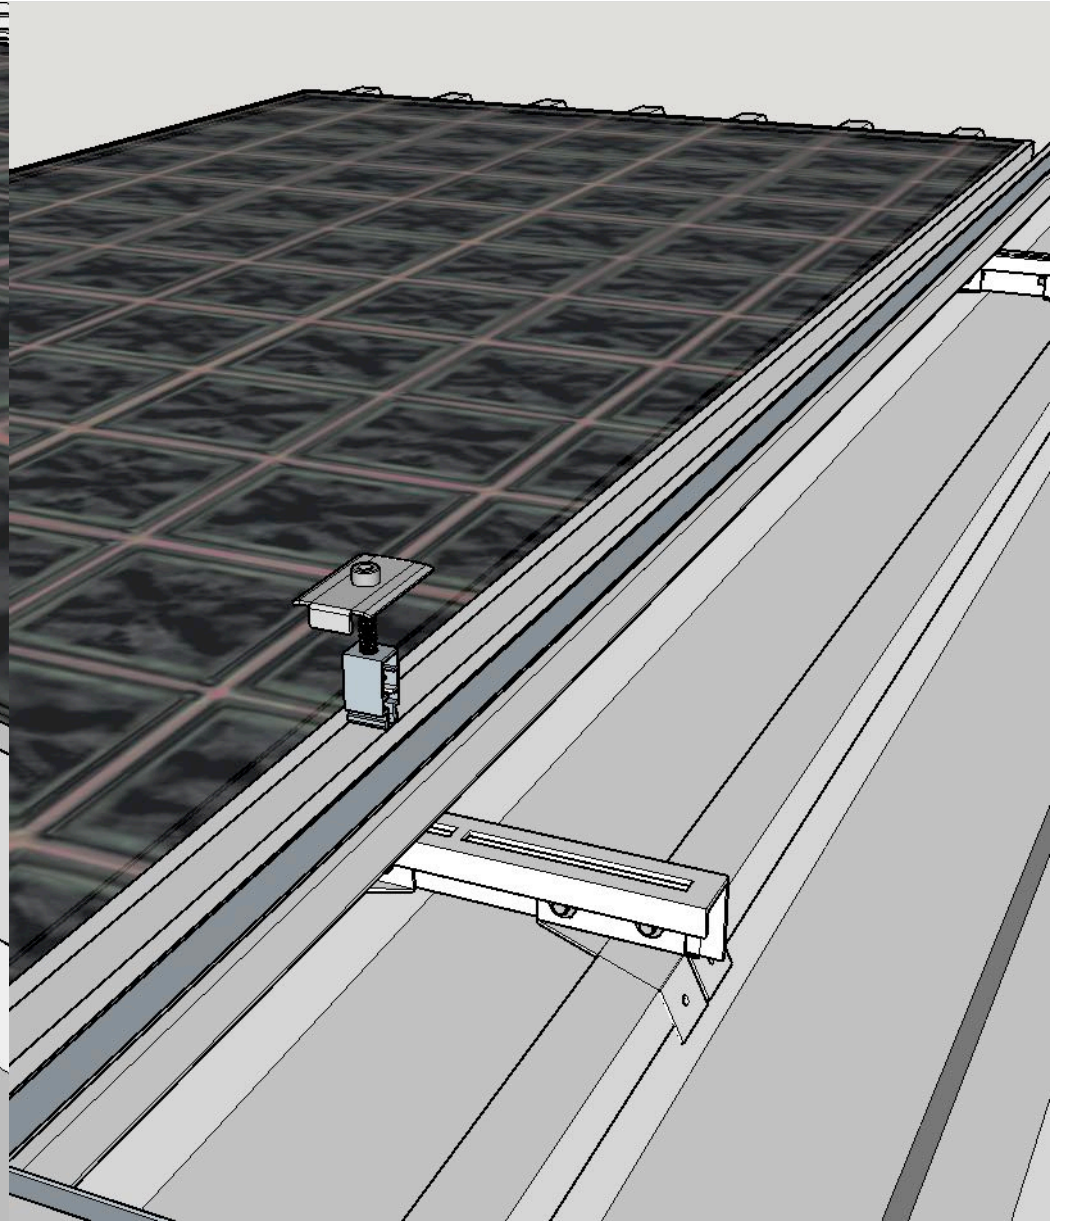

IBR adjustable port roof clamp system

REVISIONS		
	MM/DD/YY	REMARKS
1	___/___/___	...
2	___/___/___	...
3	___/___/___	...
4	___/___/___	...
5	___/___/___	...

**KD SOLAR**<sup>TM</sup> 

Middle and end clamp clips directly into the bracket